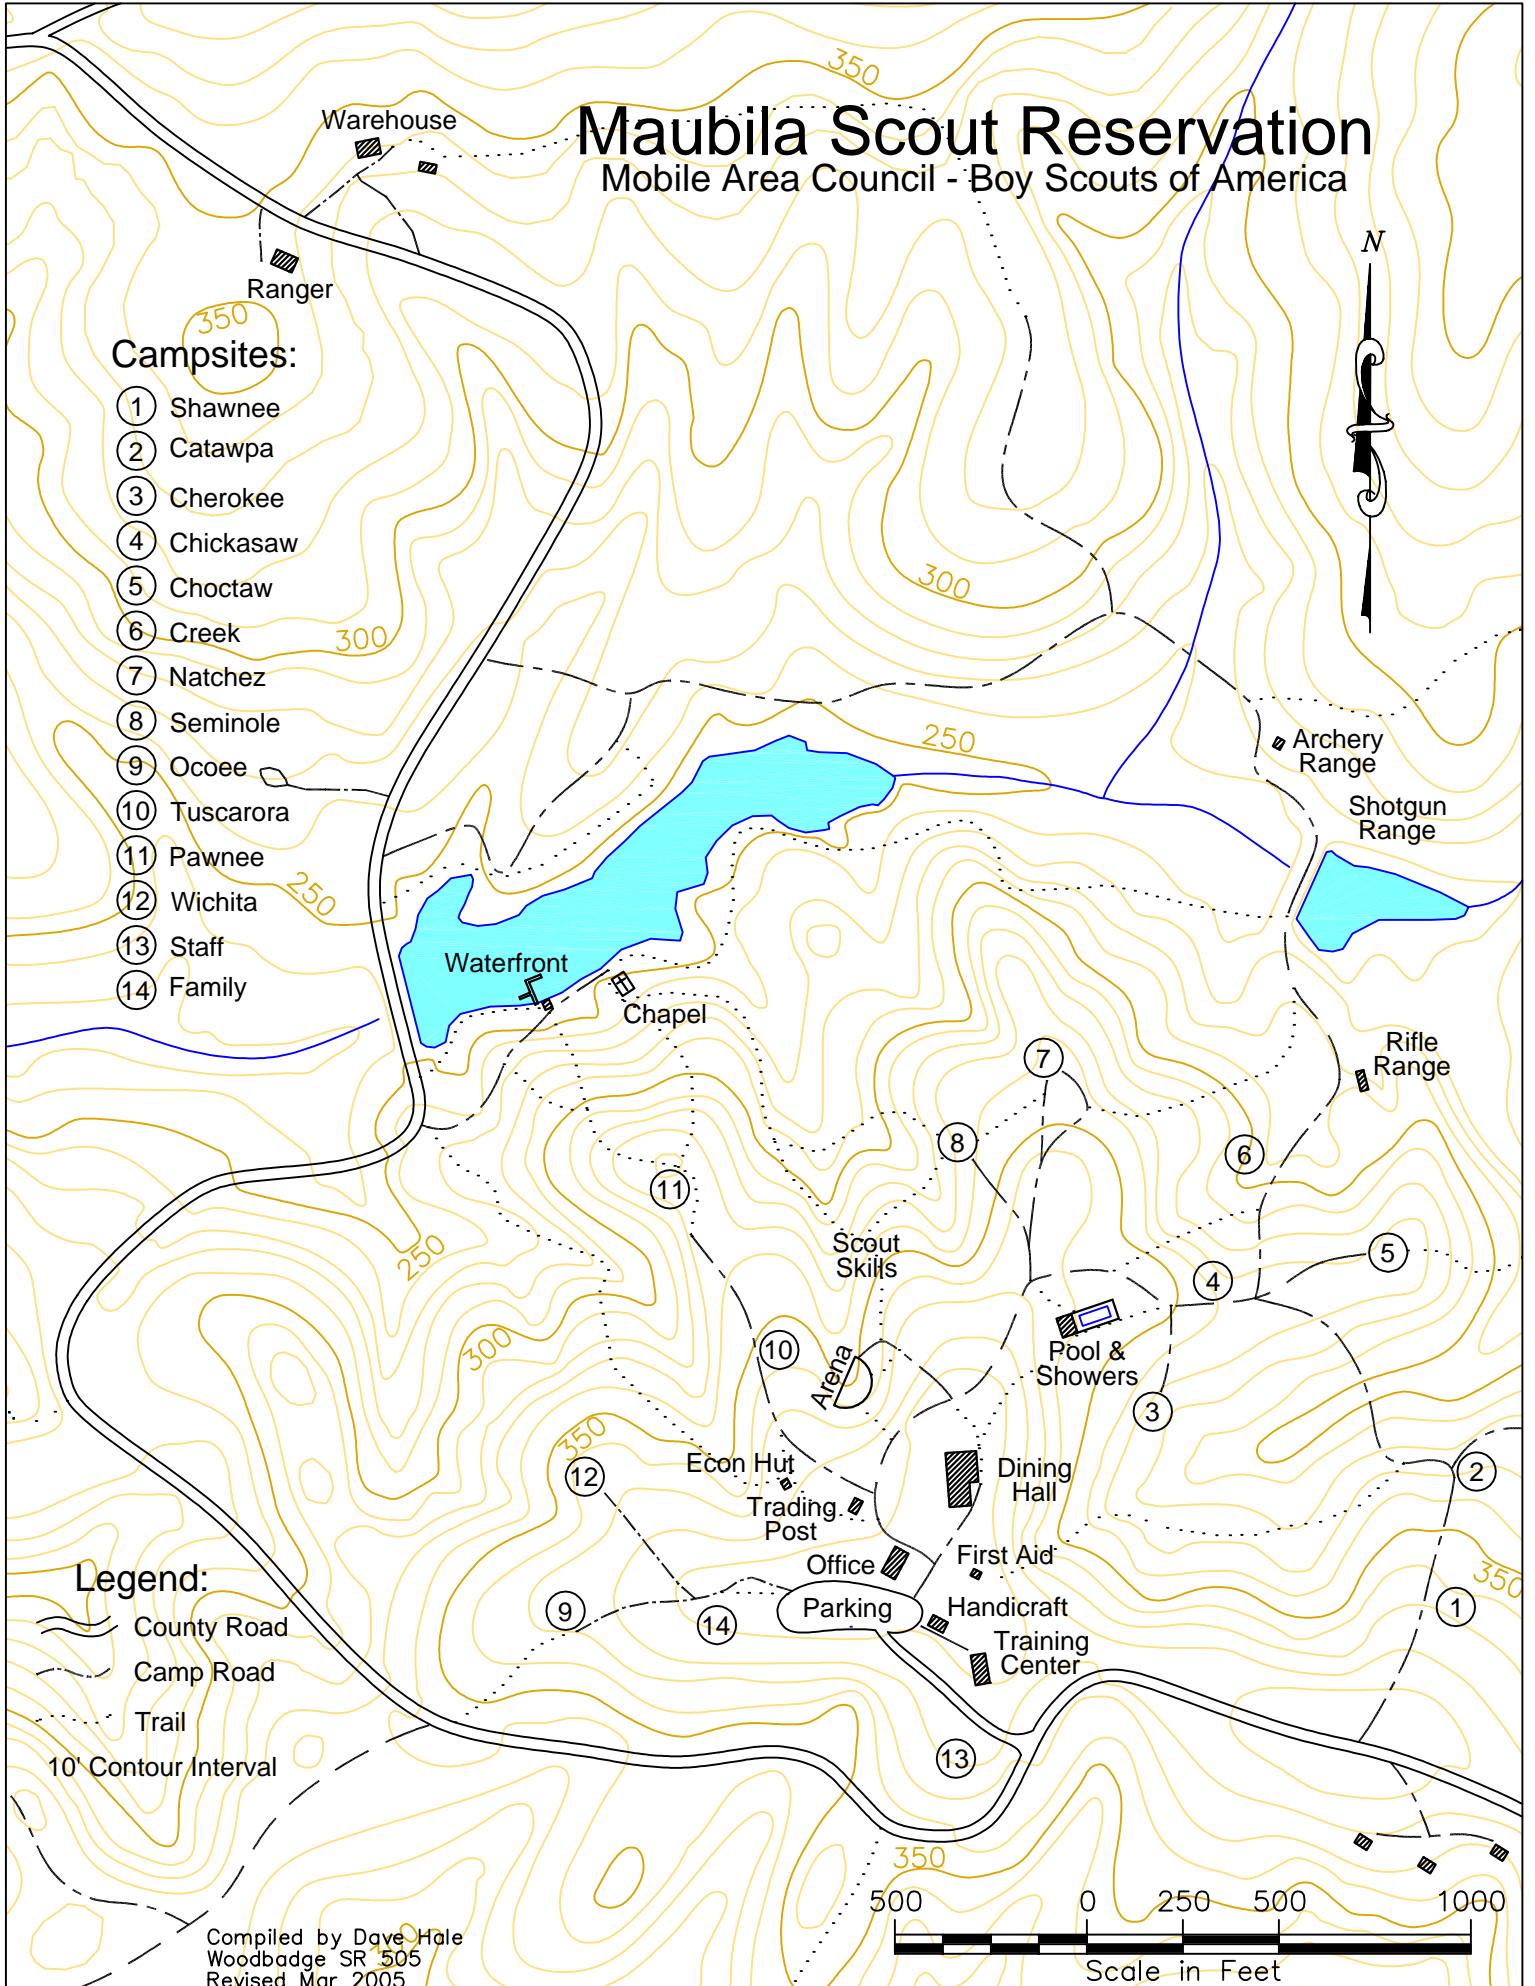

Maubila Scout Reservation

Mobile Area Council - Boy Scouts of America

Campsites:

- ① Shawnee
- ② Catawpa
- ③ Cherokee
- ④ Chickasaw
- ⑤ Choctaw
- ⑥ Creek
- ⑦ Natchez
- ⑧ Seminole
- ⑨ Ocoee
- ⑩ Tuscarora
- ⑪ Pawnee
- ⑫ Wichita
- ⑬ Staff
- ⑭ Family

Legend:

- County Road
- Camp Road
- Trail
- 10' Contour Interval

Compiled by Dave Hale
 Woodbadge SR 505
 Revised Mar 2005